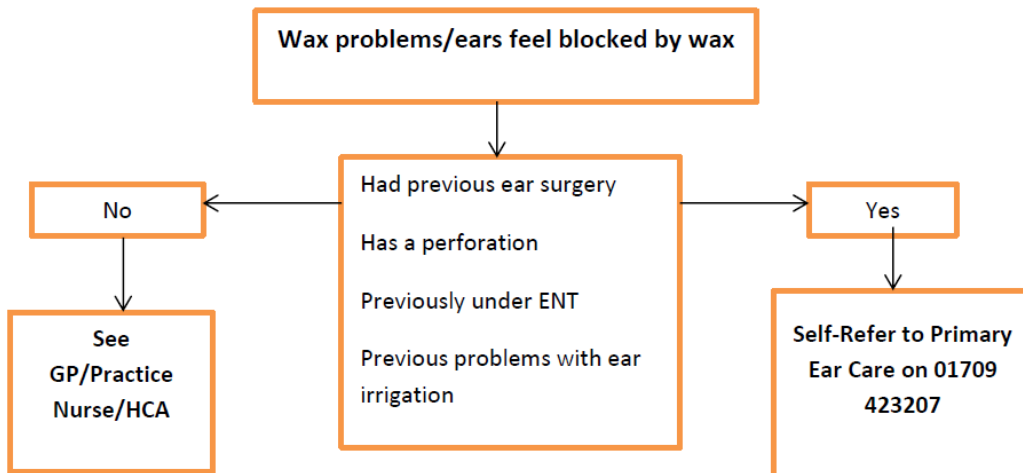

AUDIOLOGY

Hearing Loss

Ear Care

Discharging ears / Ear infection

Ear Care Clinics are open

Monday to Friday 8am – 6pm
with some Saturday clinics running 8.30am-12.30pm

We hold a ear care clinic in Maltby service centre on a
Wednesday 8.30-4.30pm