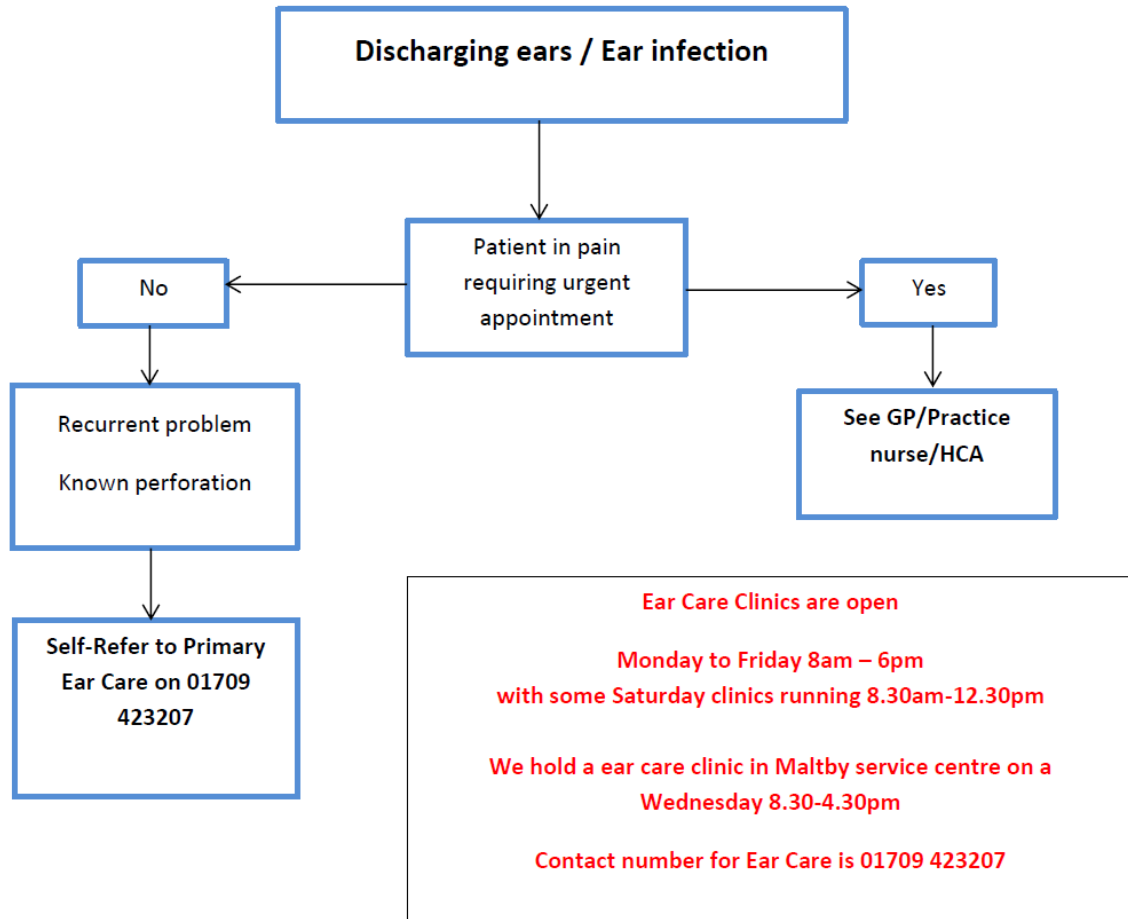

Discharging ears / Ear infection

Ear Care Clinics are open

Monday to Friday 8am – 6pm
with some Saturday clinics running 8.30am-12.30pm

We hold a ear care clinic in Maltby service centre on a
Wednesday 8.30-4.30pm

Contact number for Ear Care is 01709 423207