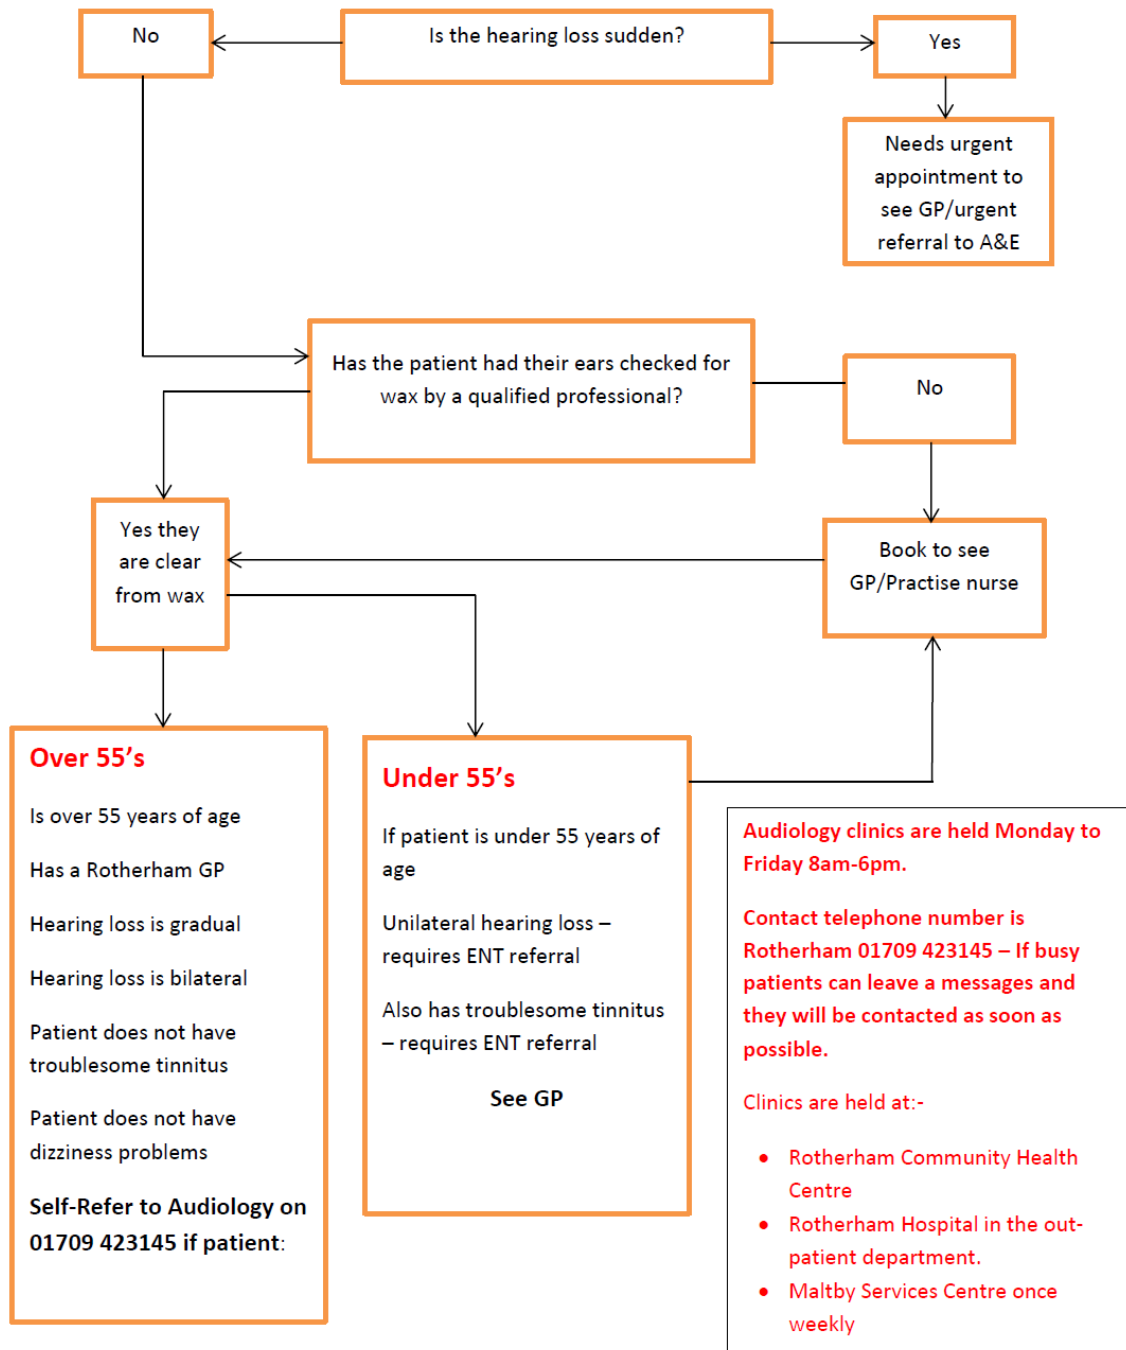

AUDIOLOGY

Hearing Loss

Ear Care

Discharging ears / Ear infection

Ear Care Clinics are open

Monday to Friday 8am – 6pm
with some Saturday clinics running 8.30am-12.30pm

We hold a ear care clinic in Maltby service centre on a
Wednesday 8.30-4.30pm